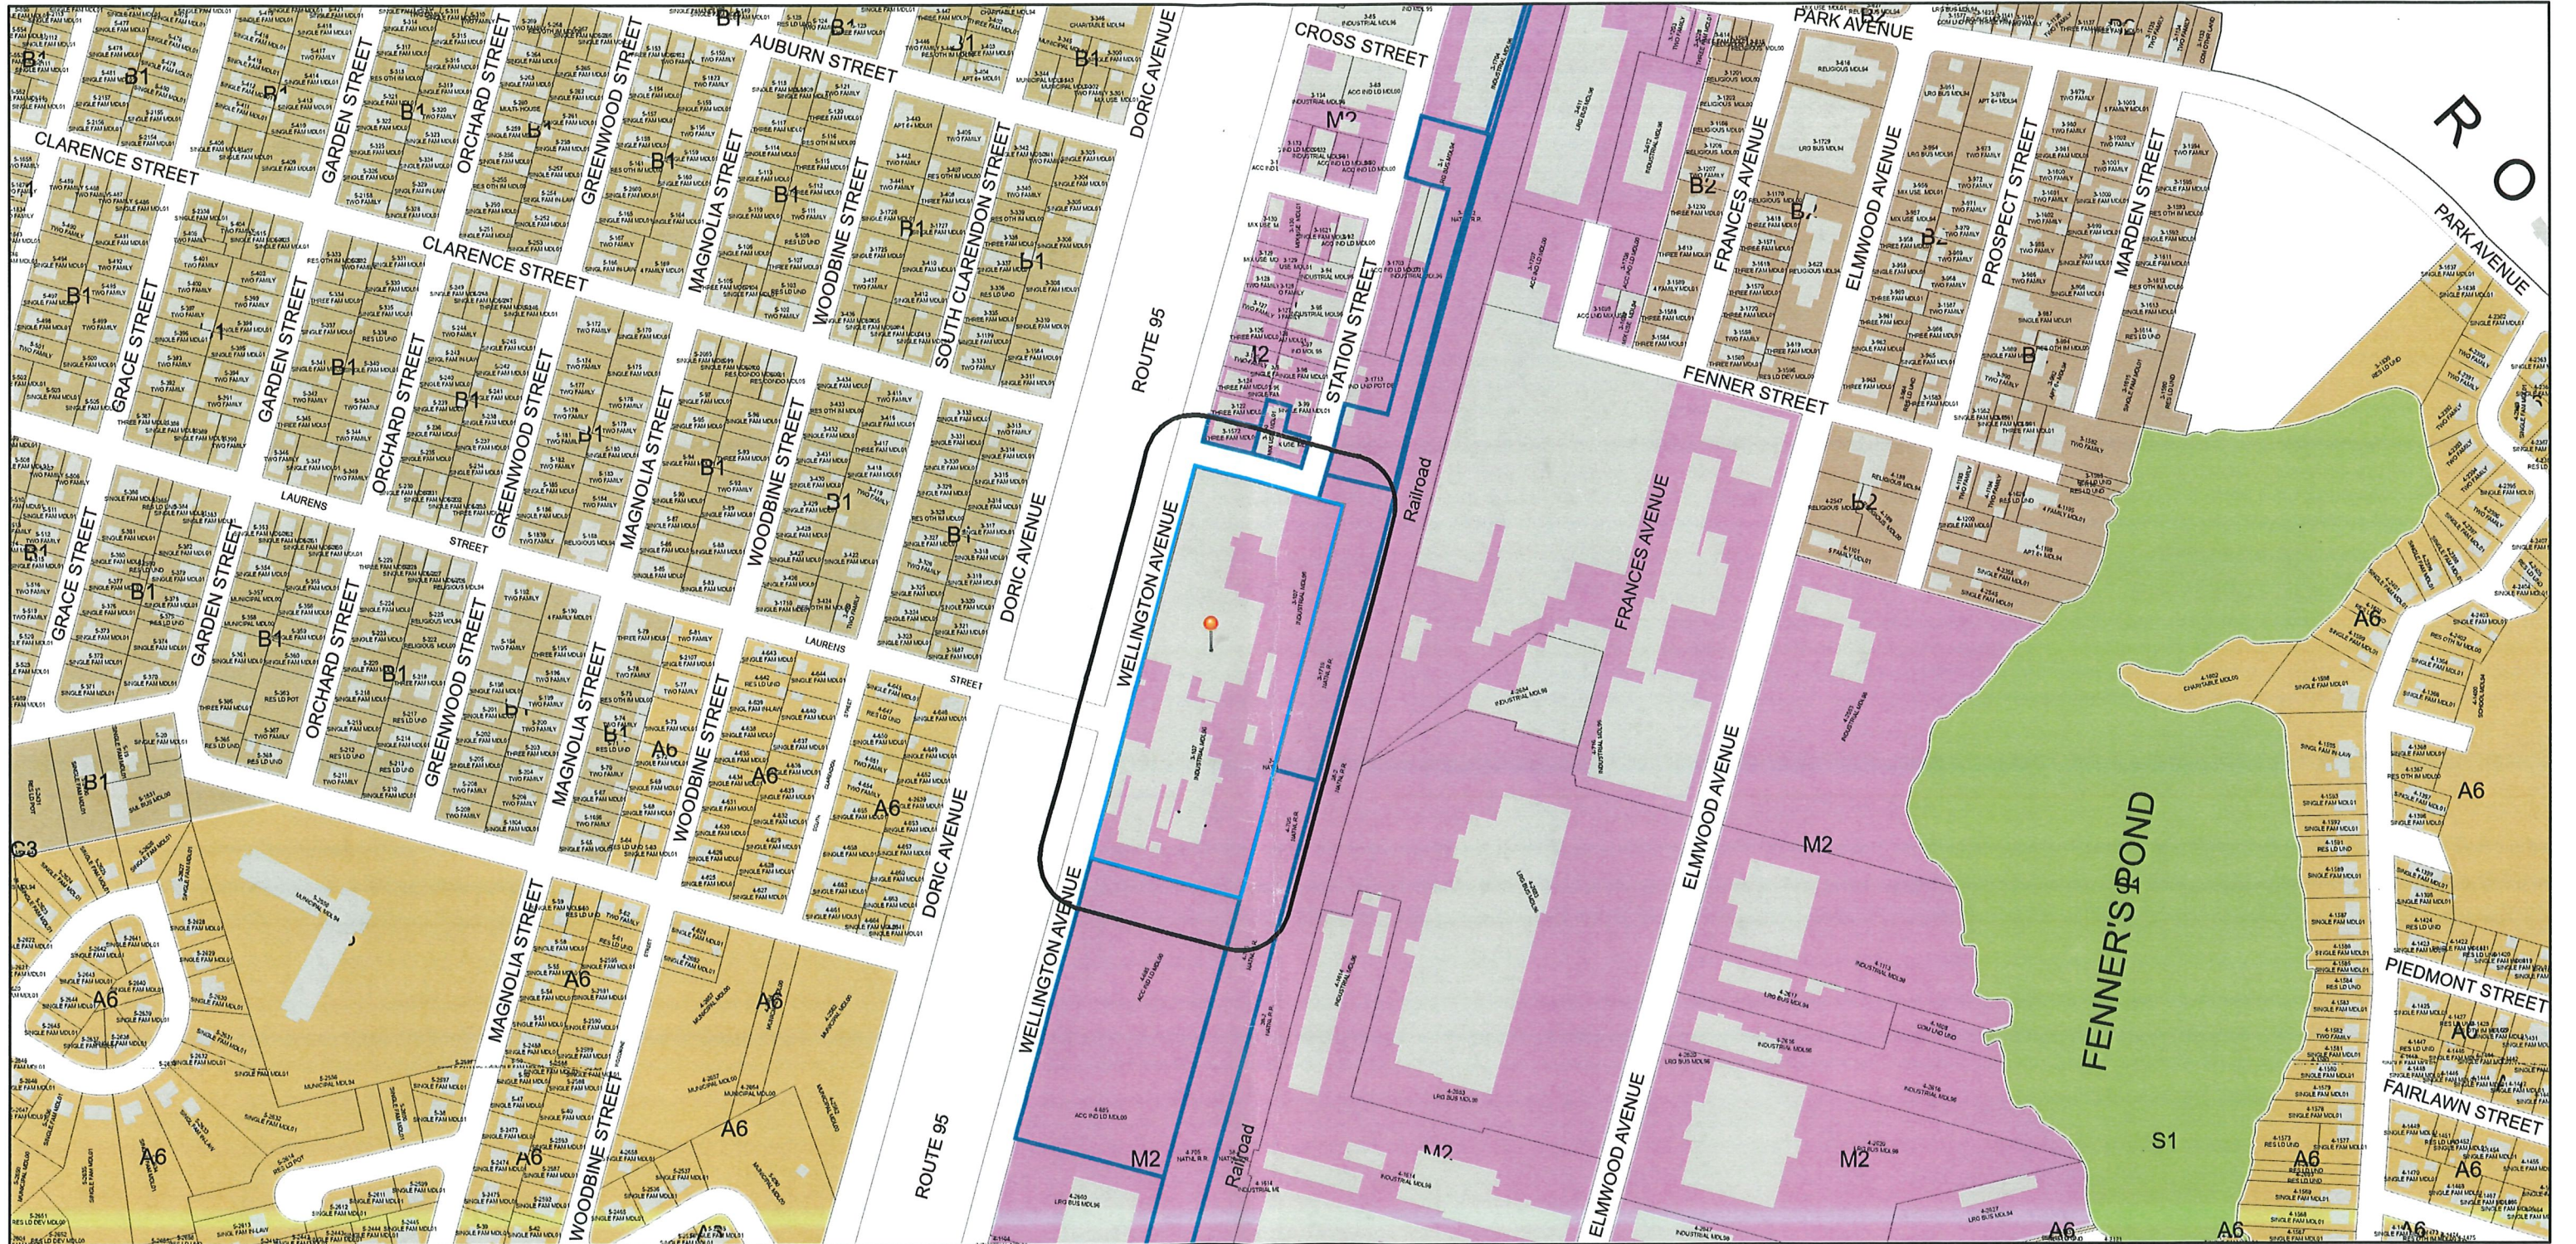

530 Wellington Ave 100' Radius Plat 3 Lot 107

4/25/2024, 9:41:50 AM

1:3,729

- | | | | | | |
|----------------------------|-------------------|---------------------------|-----|----|-------|
| Selected Parcels in Buffer | | Parcels | A80 | B2 | M1 |
| Selected Parcels | | Buildings | A20 | C1 | M2 |
| Parcels In Buffer | | Zoning Dimensions | A12 | C2 | EI |
| Parcel ID Labels | | Historic Overlay District | A8 | C3 | MPD |
| Streets Names | Zoning | | A6 | C4 | S1 |
| | Cranston Boundary | none | B1 | C5 | Other |